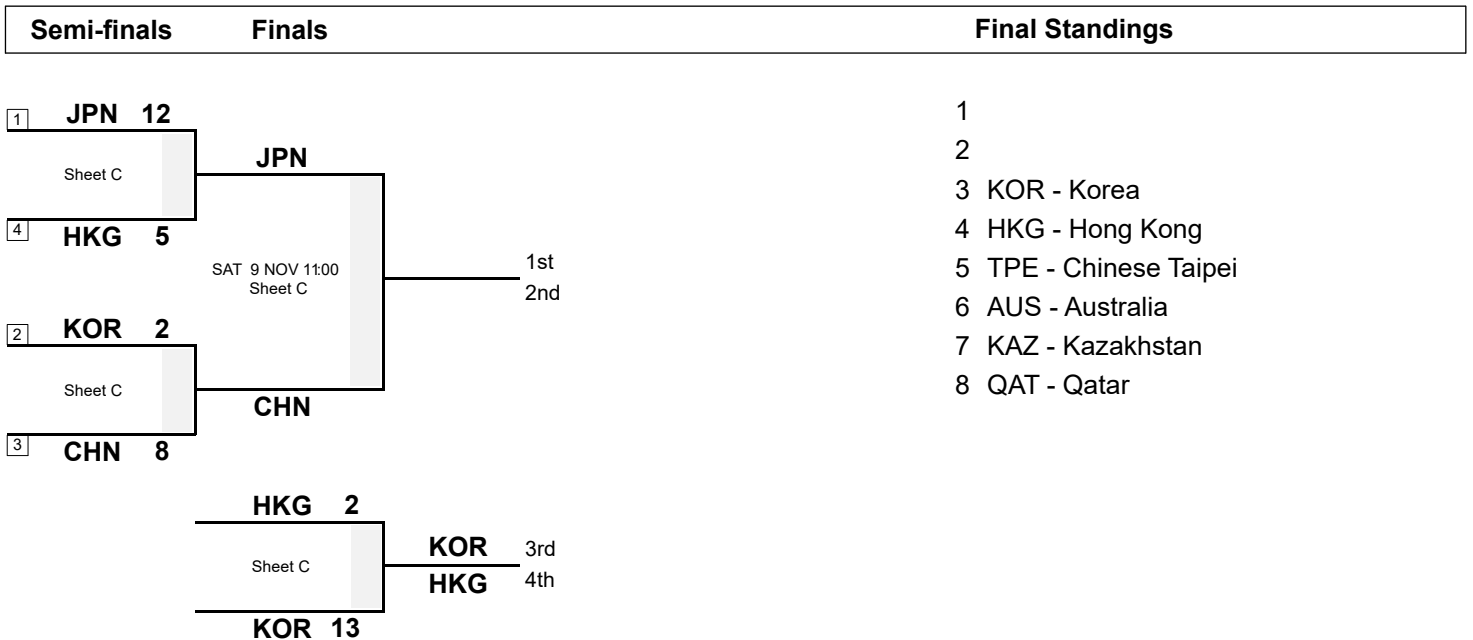

Session Results and Standings

Sheet	Game	Team	LSFE	1	2	3	4	5	6	7	8	9	10	Extra Ends	Total
C	9	KOR - Korea	*	2	0	1	4	0	3	1	2	X	X		13
	9	HKG - Hong Kong		0	1	0	0	1	0	0	0	X	X		2

Play-offs Bracket

Legend:
 LSFE(*) Last Stone First End X Unplayed/unfinished end due to concession